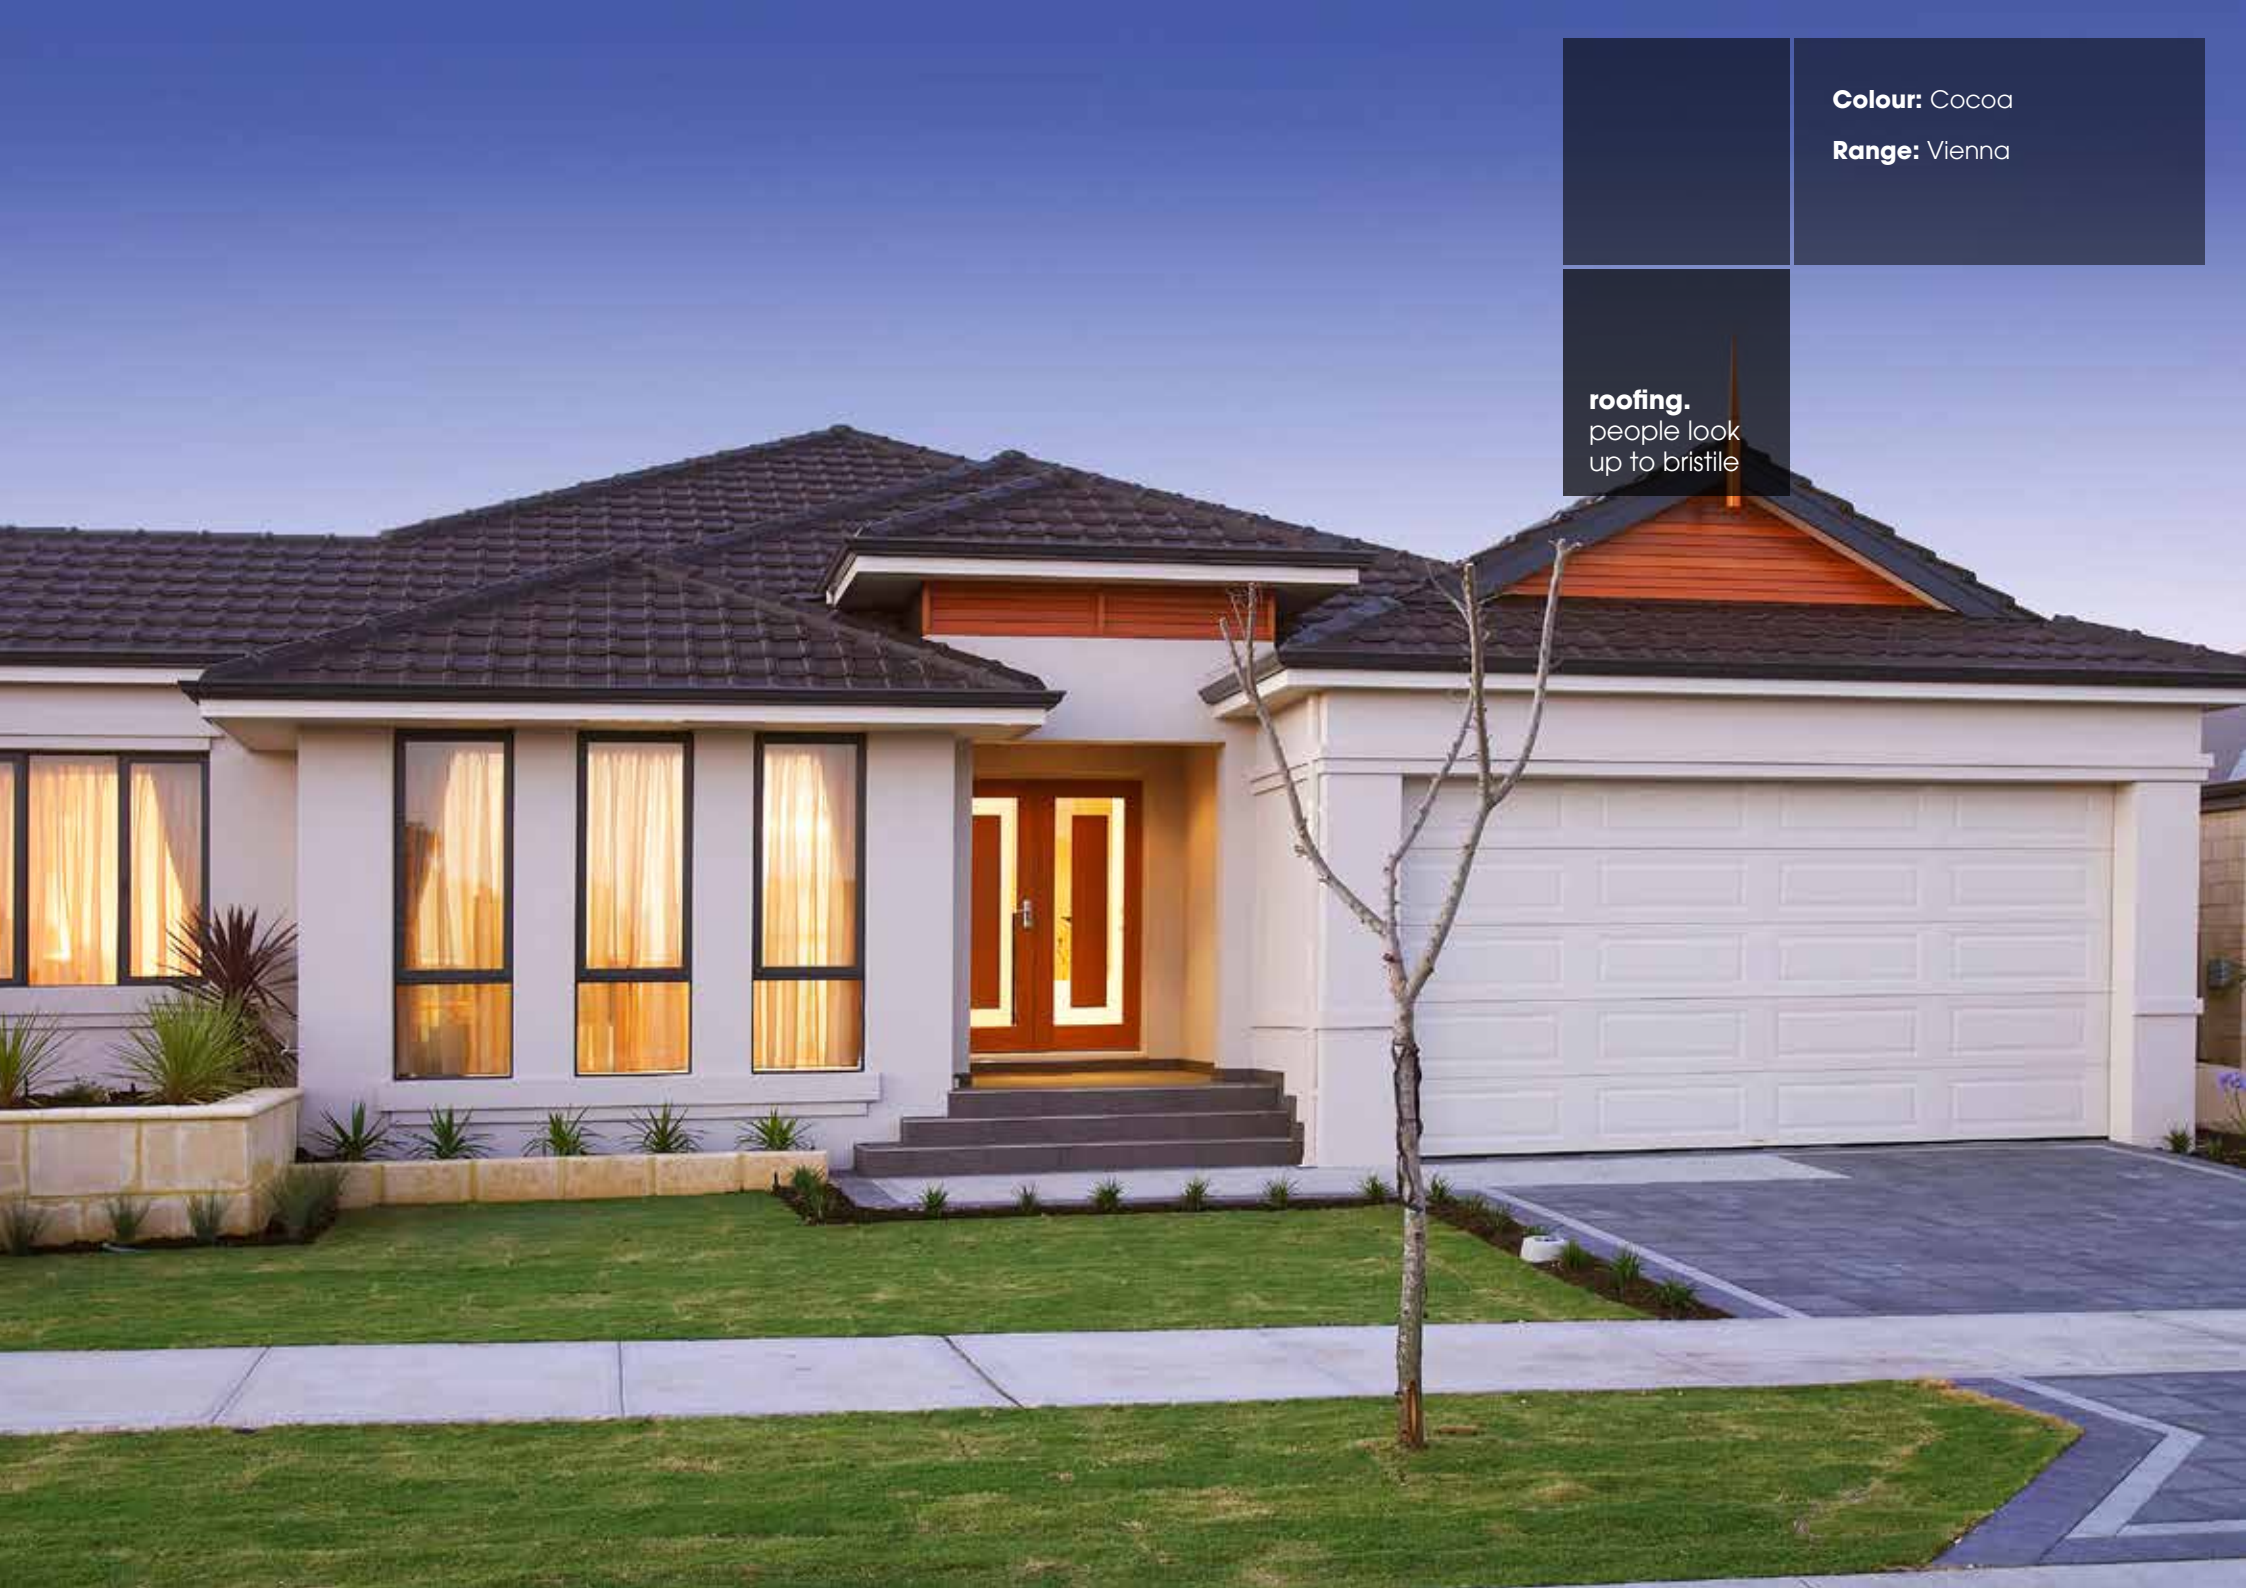

Vienna Range

Photo Portfolio

roofing.
people look
up to bristile

 **bristilerooting®**

Colour: Pepper

Range: Vienna

roofing.
people look
up to bristile

Colour: Aniseed

Range: Vienna

roofing.
people look
up to bristile

Colour: Graphite

Range: Vienna

roofing.
people look
up to bristle

Colour: Cocoa

Range: Vienna

roofing.
people look
up to bristle

Colour: Aniseed

Range: Vienna

roofing.

people look
up to bristle

Colour: Pepper

Range: Vienna

roofing.
people look
up to bristile

Colour: Moonstone

Range: Vienna

roofing.

people look
up to bristile

Colour: Portobello

Range: Vienna

roofing.
people look
up to bristile

Colour: Oyster

Range: Vienna