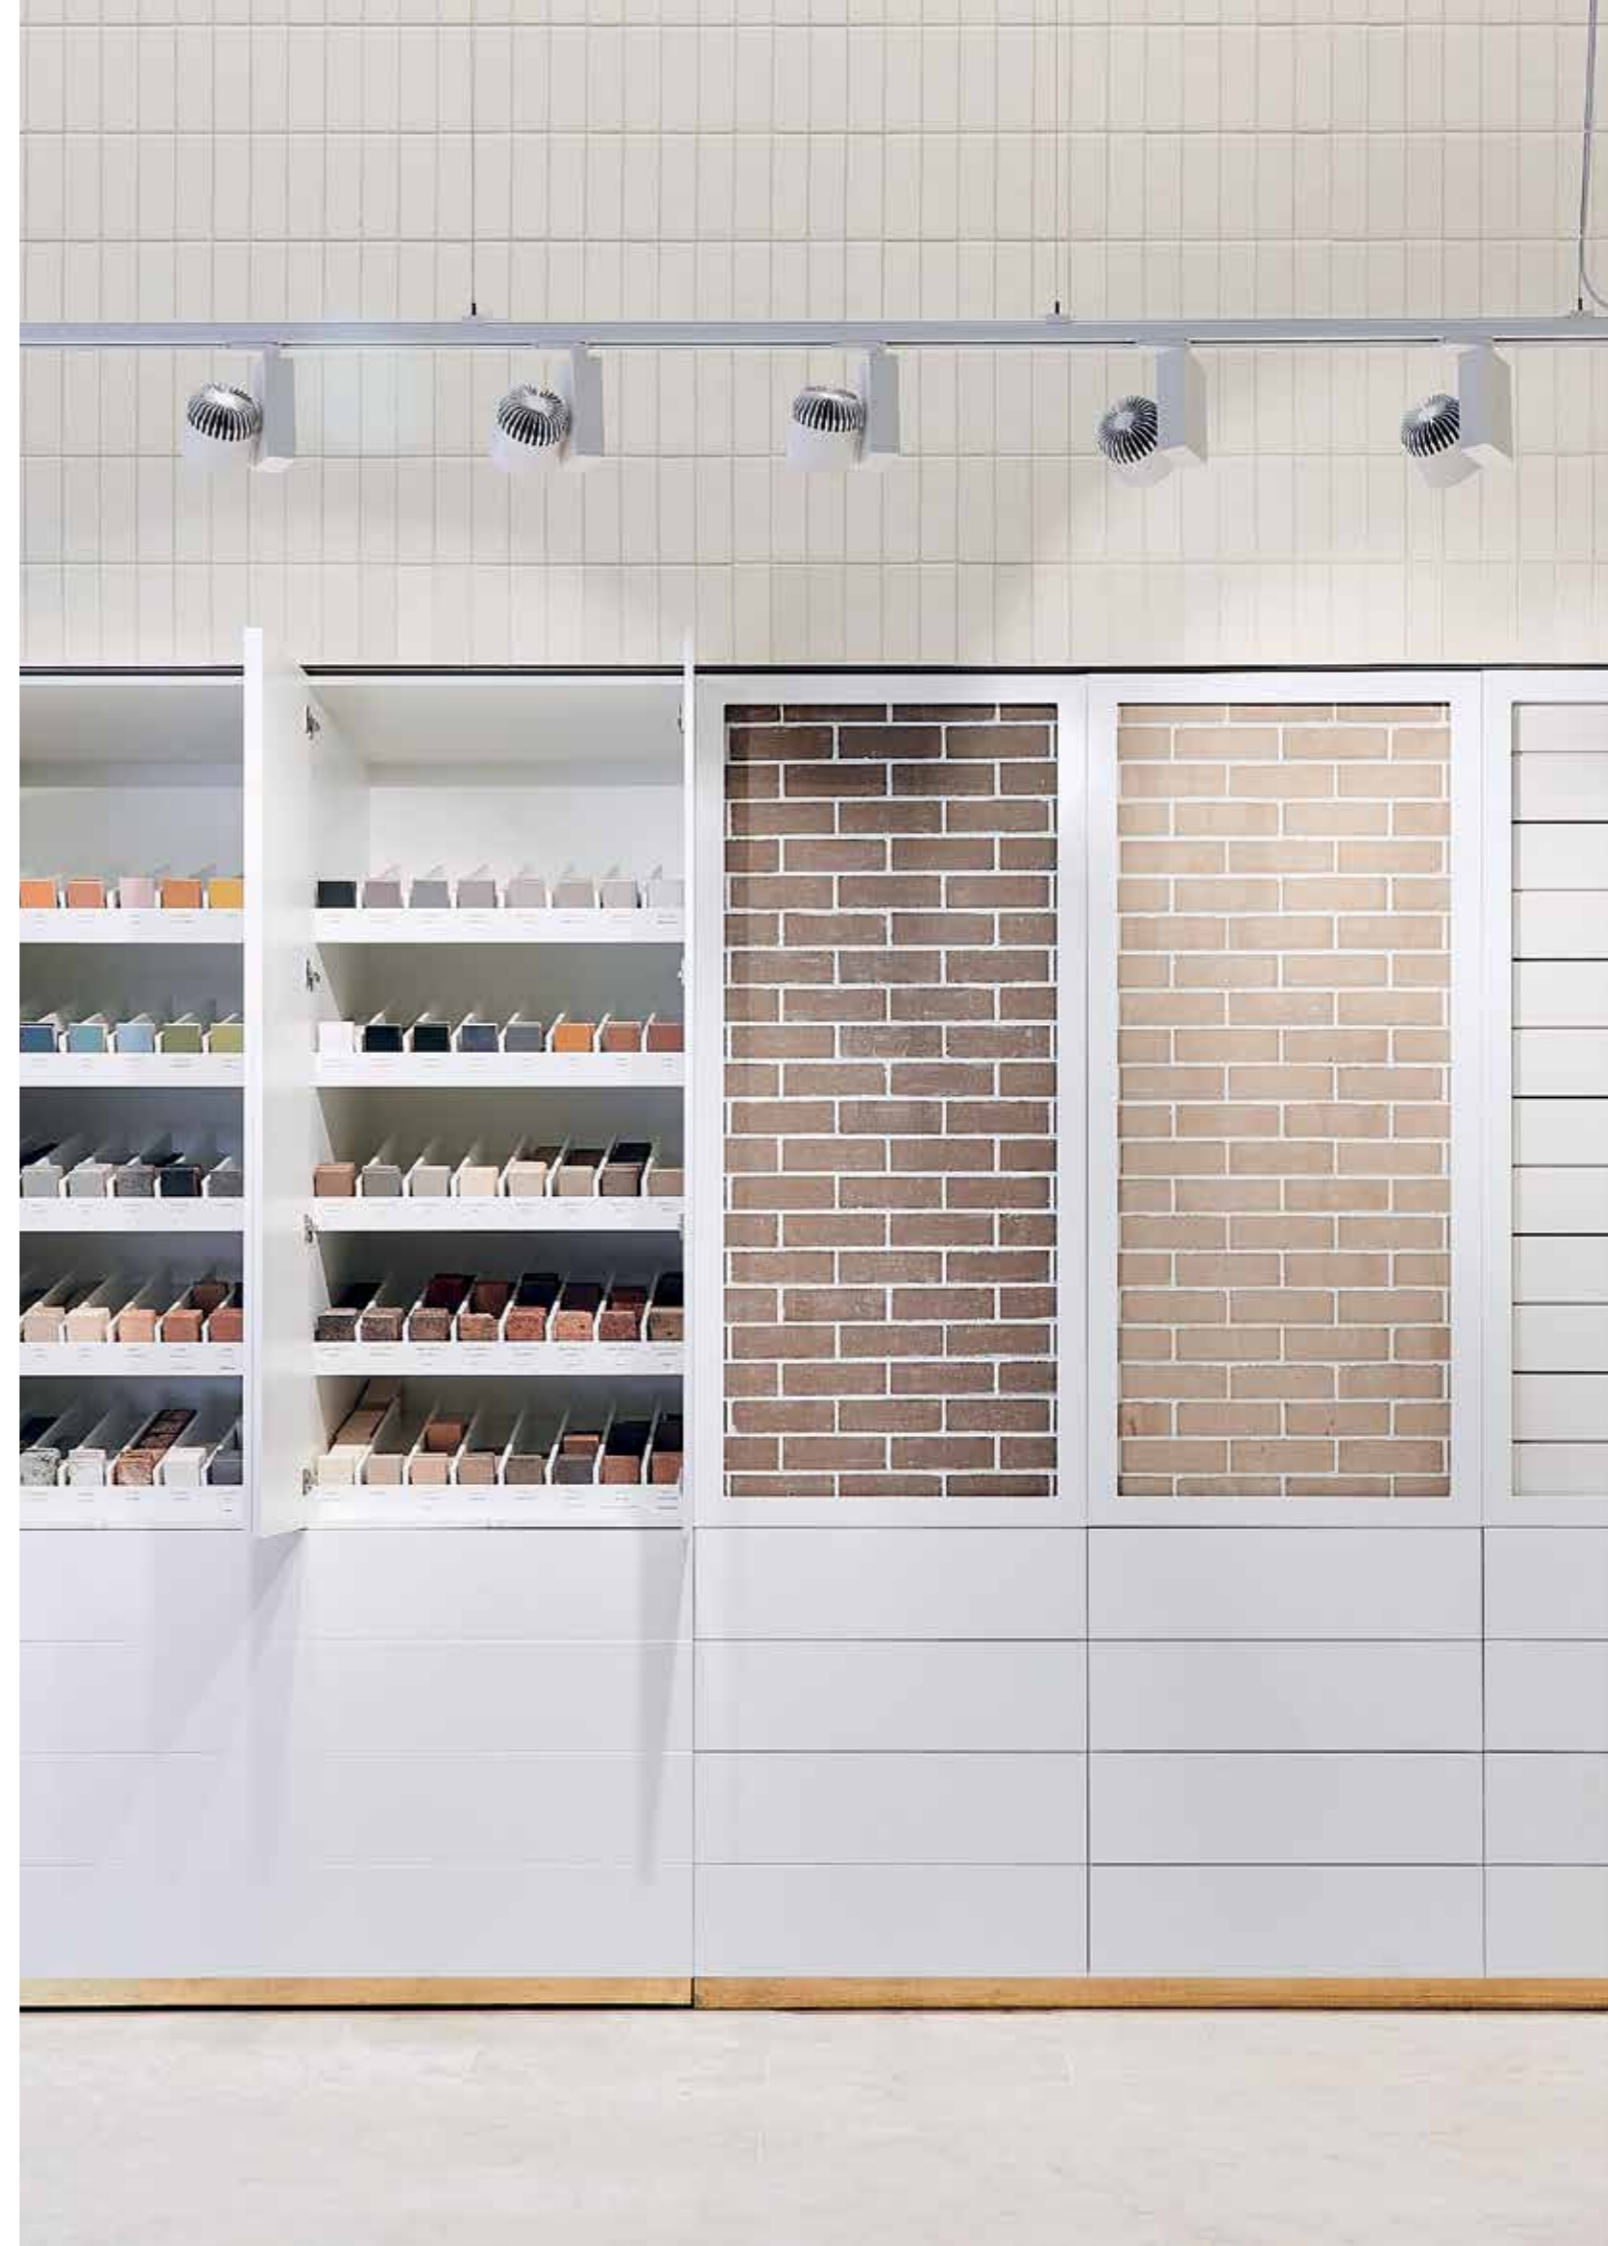

Learn

Colour Consultations

Building or renovating a home is a major investment – and it should be an enjoyable experience for you. We can help with a one-to-one colour consultation where our experts can guide you on colour trends, the right fit and style, and ideas that will give you a genuinely individual look.

Book.
bristileroofting.com.au/style-inspiration