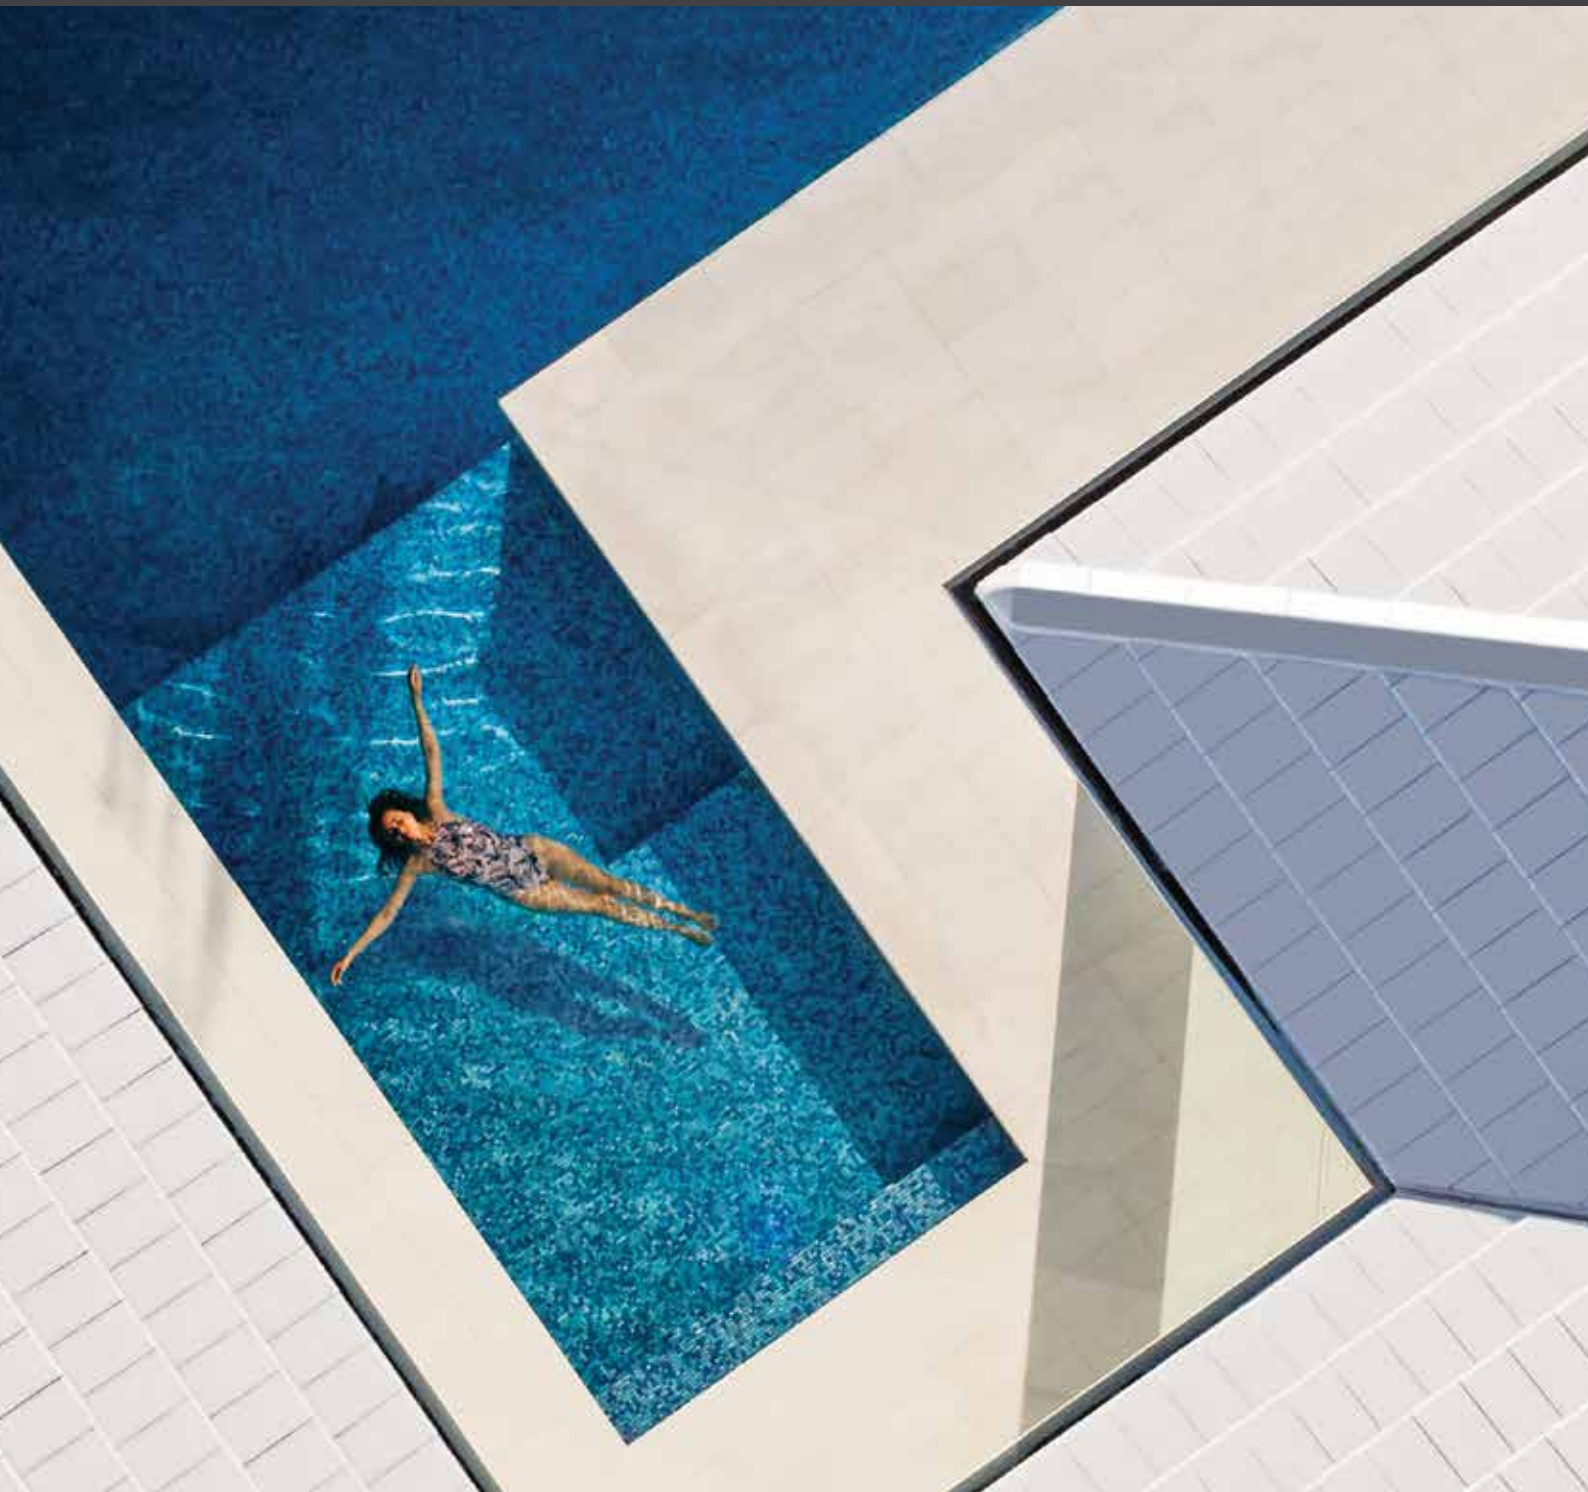

Terracotta Roof Tiles

2022 Collection

What's inside

- 1 – Our Range p¹⁷
- 2 – Technical Guide p³⁵
- 3 – Get in Touch p⁴³

A BRAND OF
BRICKWORKS

Terracotta Roof Tiles

Everlasting
beauty
and style

Bristile Roofings terracotta roof tile collection proudly crafted by La Escandella

La Escandella terracotta roof tiles have developed a reputation for achieving the highest quality colours and finishes of any terracotta tile in the Australian market.

Not all roofing materials are created equal. Meticulously crafted from natural material and kiln fired to solidify their form, our terracotta roof tiles offer ever lasting beauty for your home.