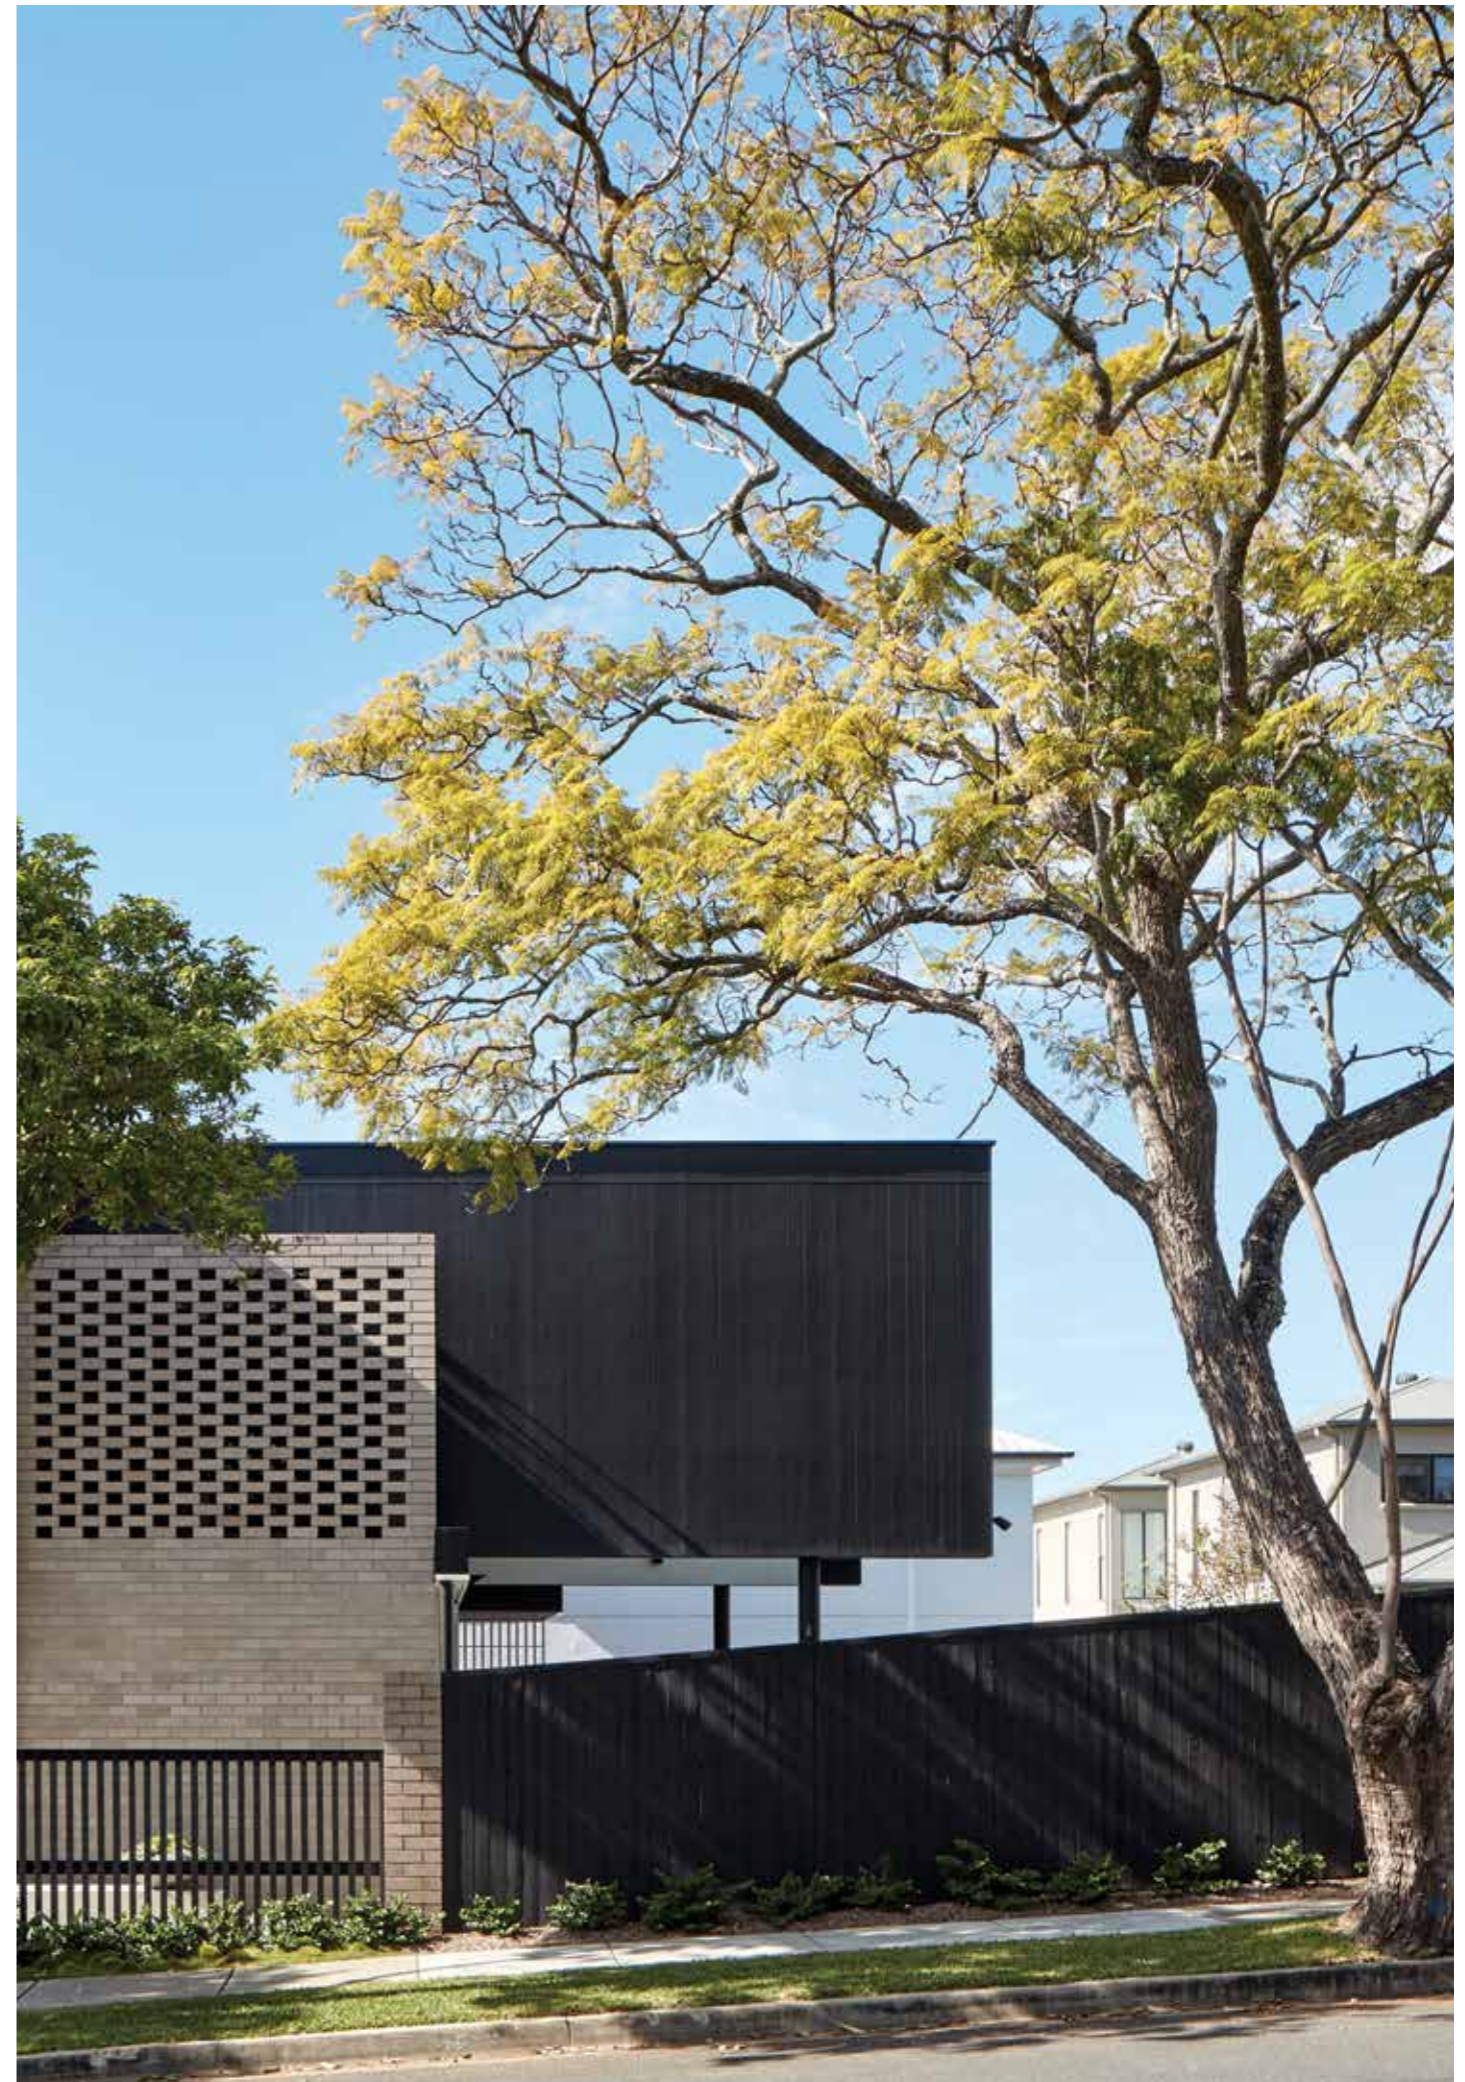

Backed by Brickworks

Local expertise. Global quality. Brickworks Building Products are one of Australia's biggest building material producers. With heritage going all the way back to one of Australia's founding brick producers, we're proud of our reputation for design, innovation and sustainability.

BRICKWORKS

AUSTRALIA

australbricks

australmasonry

australprecast

southern cross
cement

bristilerroofing

BOWRAL BRICKS

DANIEL ROBERTSON

NUBRİK

GB Masonry

URBANSTONE

Terraçade

CAPITAL BATTENS

NORTH AMERICA

Glen-Gery

Sioux City Brick
Since 1913

Lawrenceville
BRICK

Cushwa
BRICK

EXCLUSIVE DISTRIBUTOR

La Escandella
ROOFING THE WORLD

S.ANSELMO
vivere la differenza

la paloma
cerámicas

CERAMICHE
KEOPE