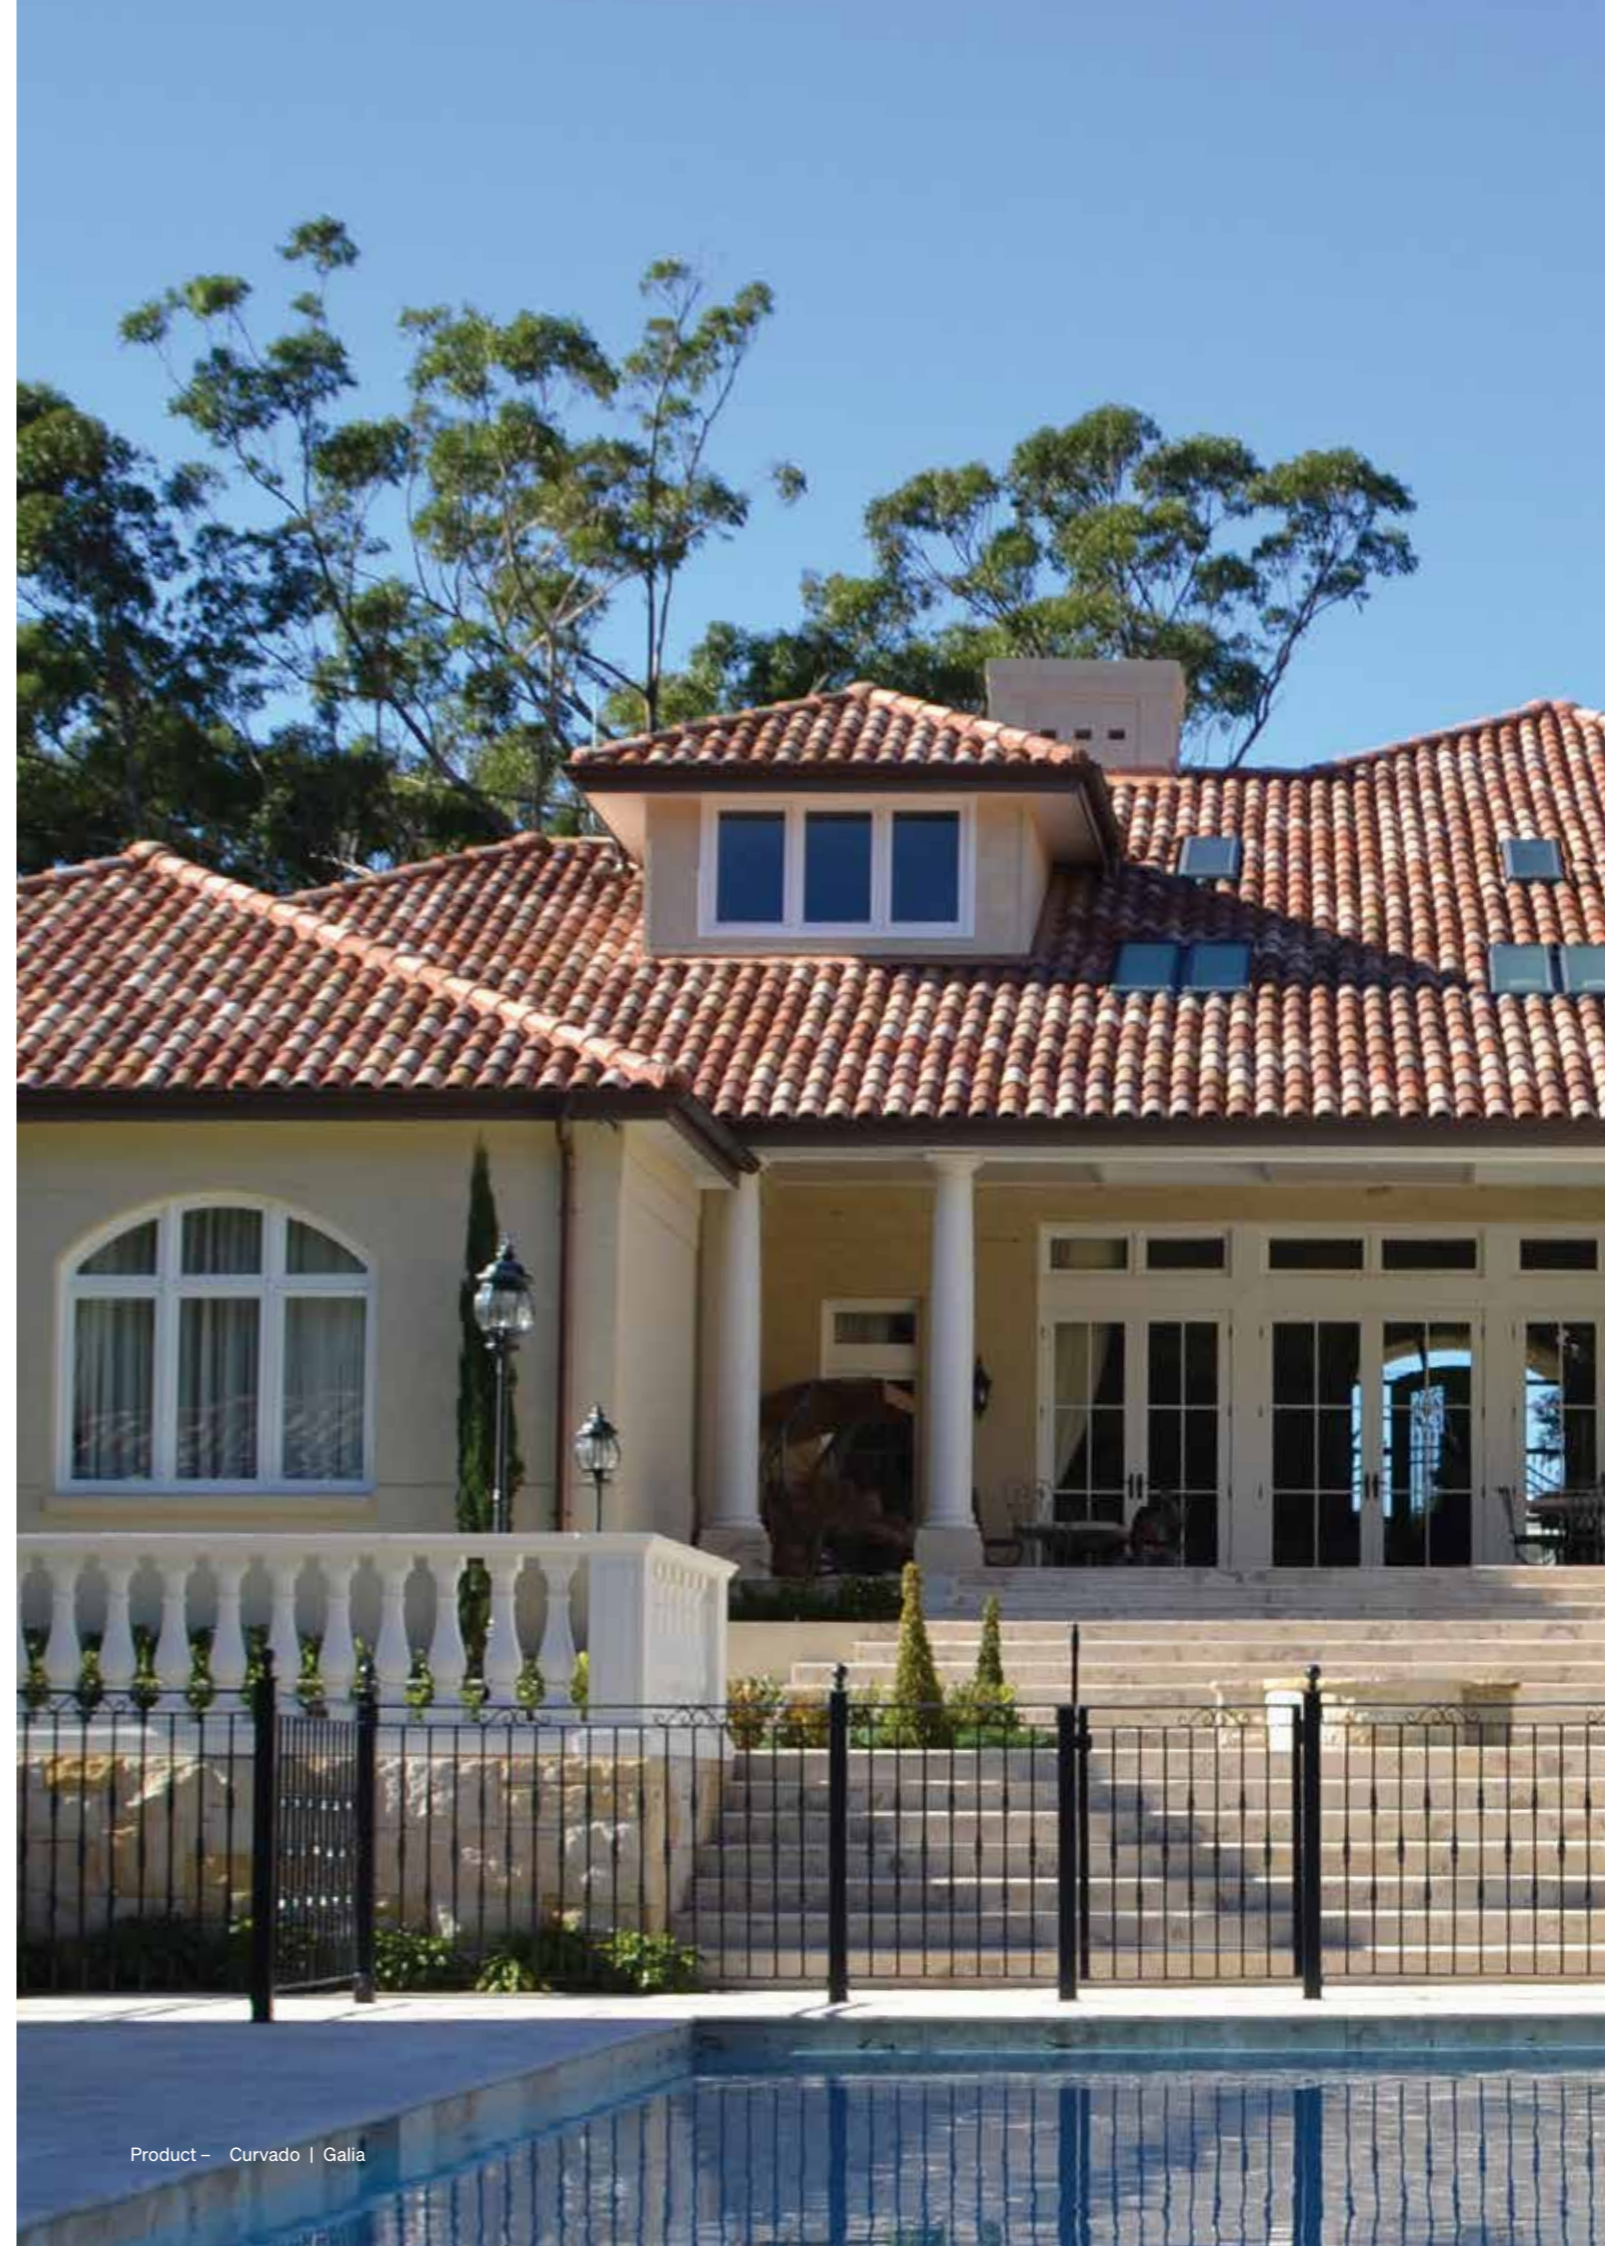

Product – Curvado | Galia