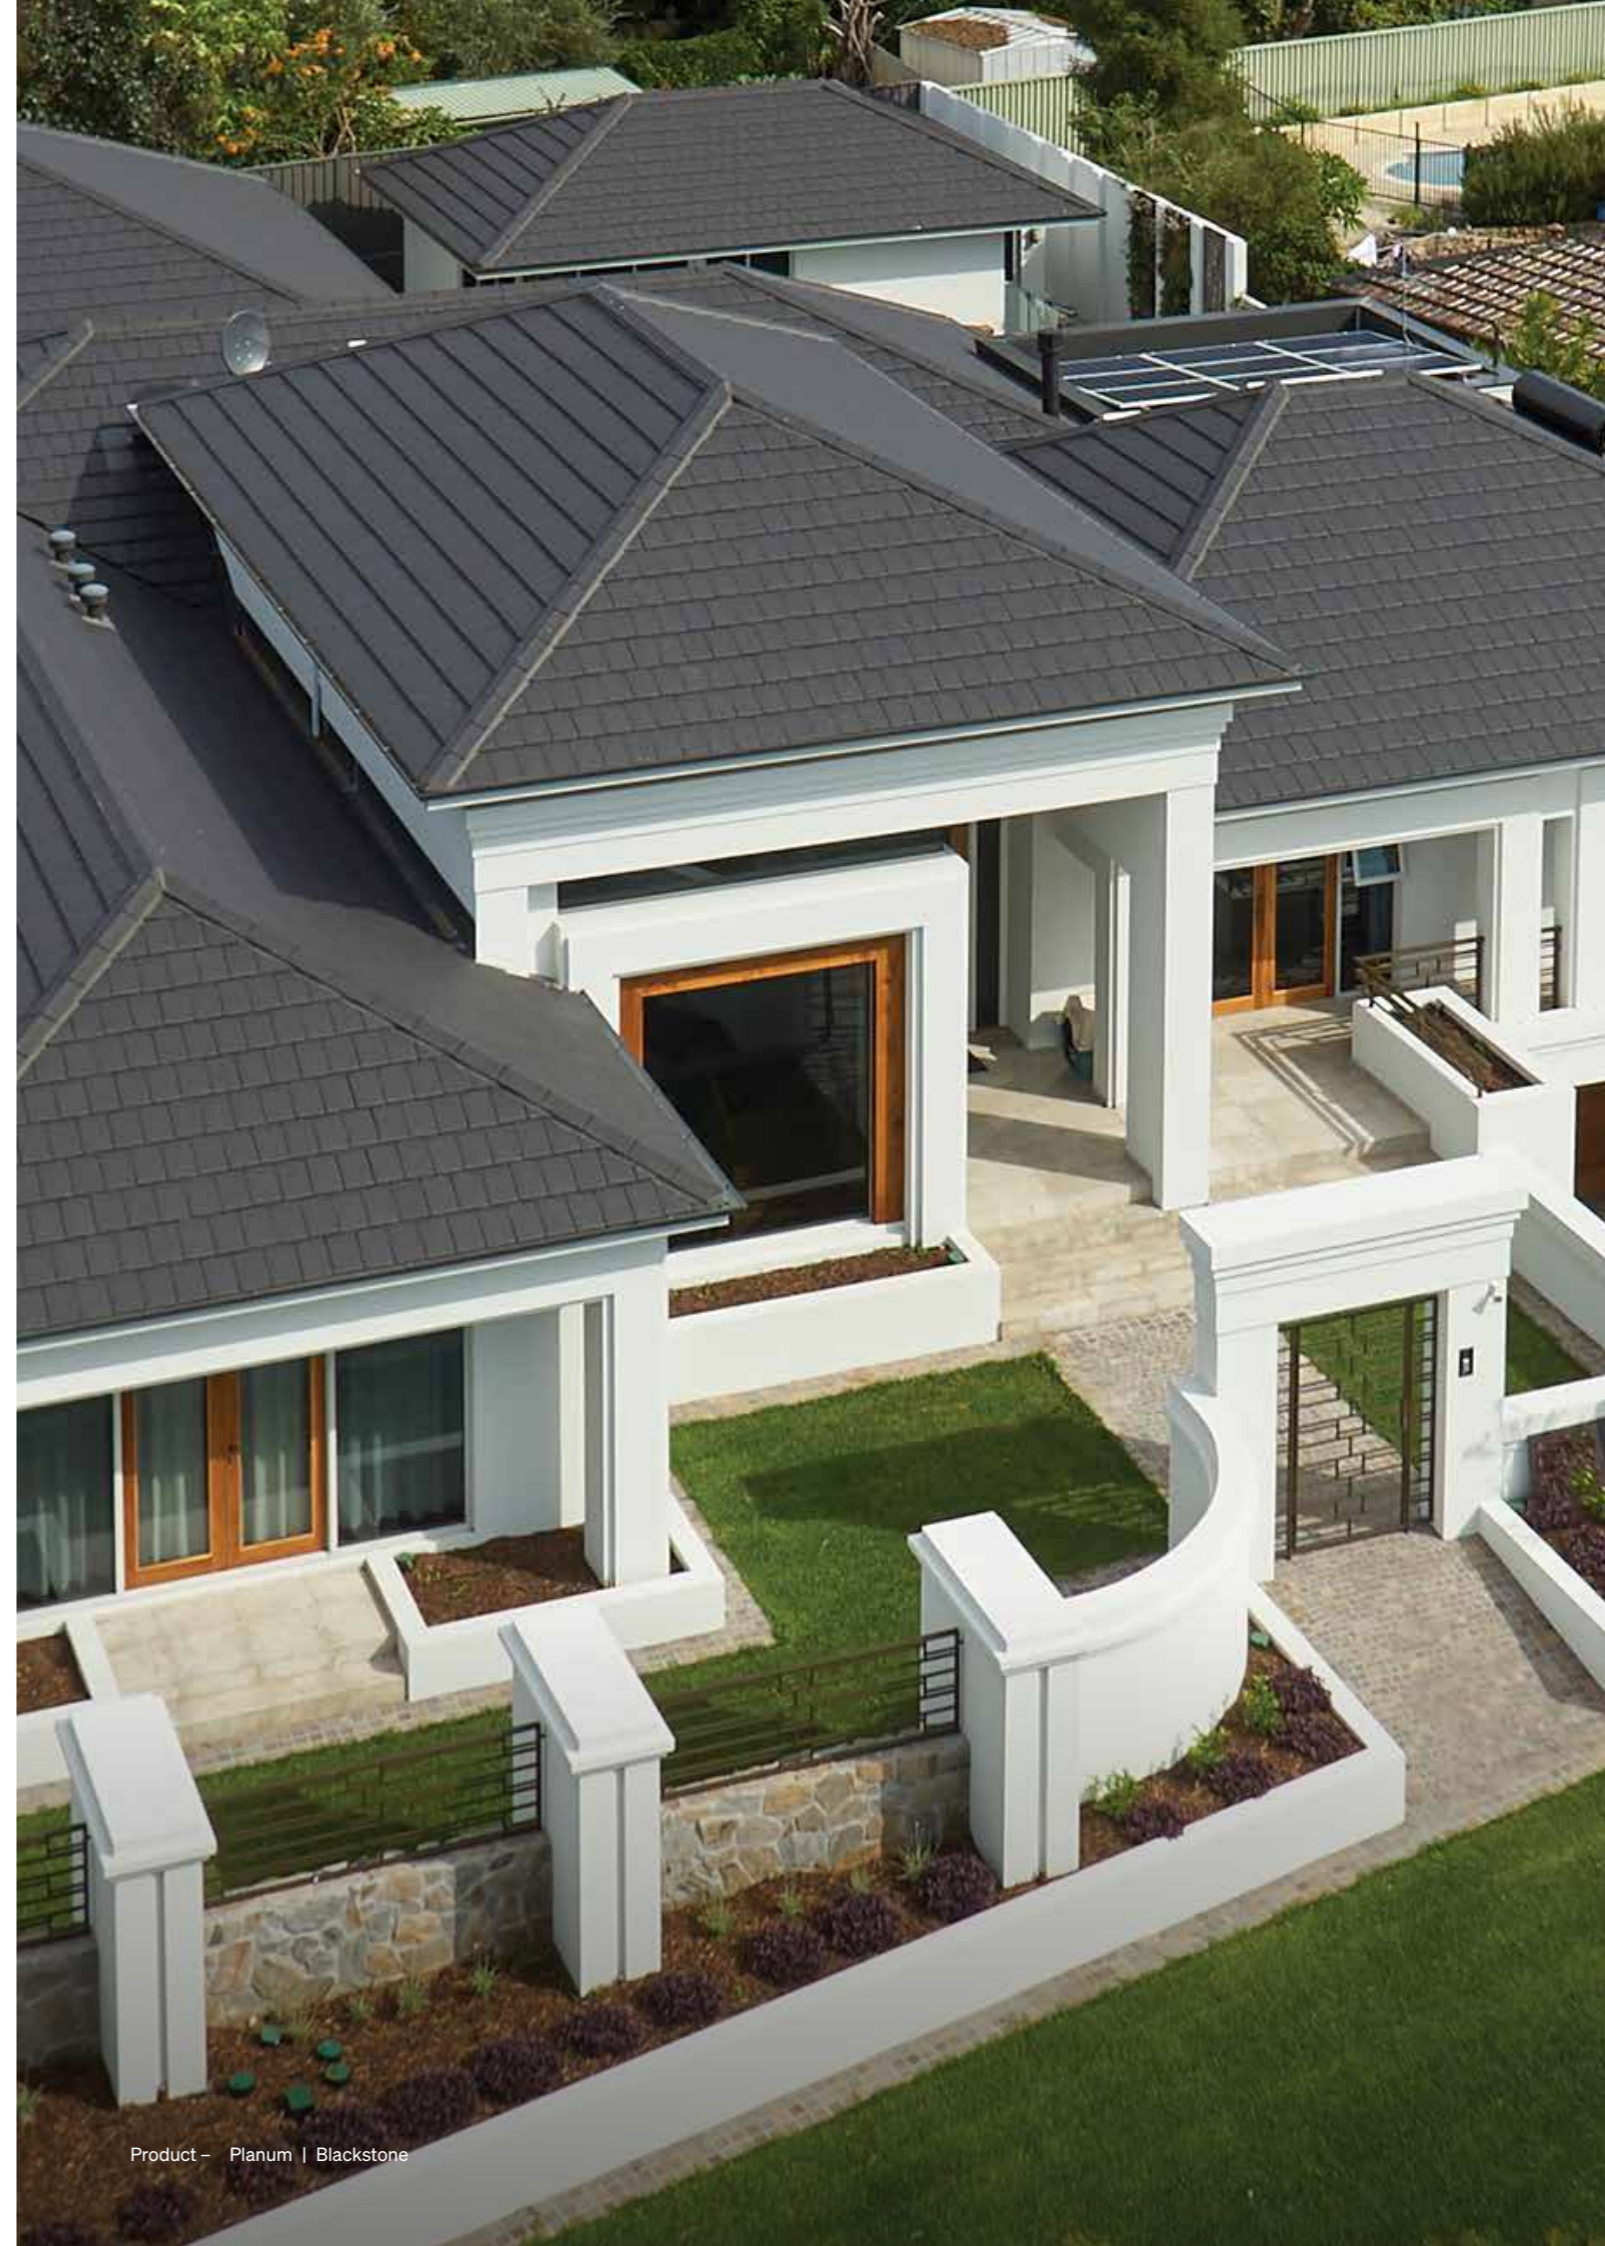

Roof tiles to suit your style

Available in a variety of profiles and collection of colours, Bristle Roofing offers a range of options designed to suit your style.

Extensive colour range

Roof tiles are ideal for use in bush fire areas because they are non combustible.

Colour for life warranty

We use only the best quality terracotta raw materials for strong, long lasting colours that will stand the test of time.

Profile choice

Distinctive styles to complement any project

- Planum (flat)
- Visum3 (flat)
- Curvado (rounded)
- Medio Curva (rounded)
- La Escandella Innova
- Vienna
- Marseille

Kiln fired

To lock in colour for the life of the tile.

Product – Planum | Blackstone