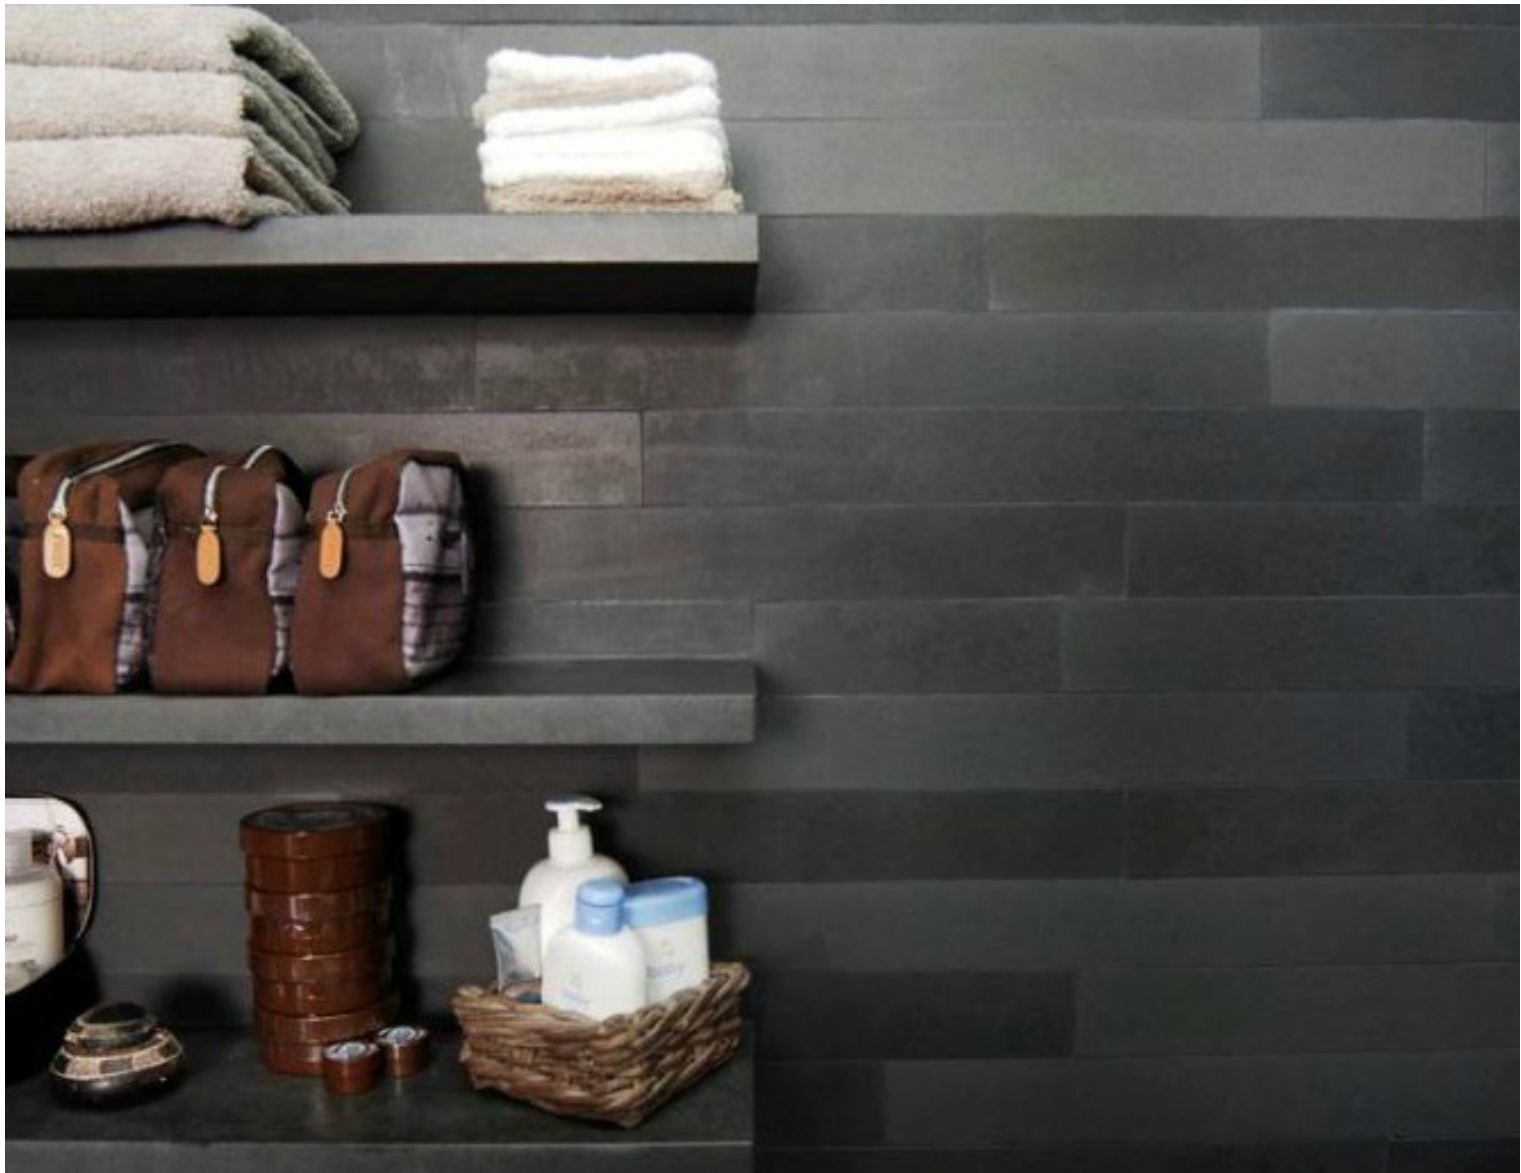

Natural Stone Pavers

Victoria

pavers.
effortless style

Above: Natural Stone - Honed Basalt. Size made to order.

Natural Stone

Enjoy the luxury of natural stone in your home.

From the striking tones in our Black Granite through to the contemporary and sophisticated Honed Basalt, you will not be disappointed with your selection.

Available in:

500mm x 500mm x 20mm/30mm

1005mm x 500mm x 30mm

Matching Accessories: bullnose, arris edge & recessed

*Custom sizes available upon request

Honed Basalt

Sawn Basalt

Black Granite