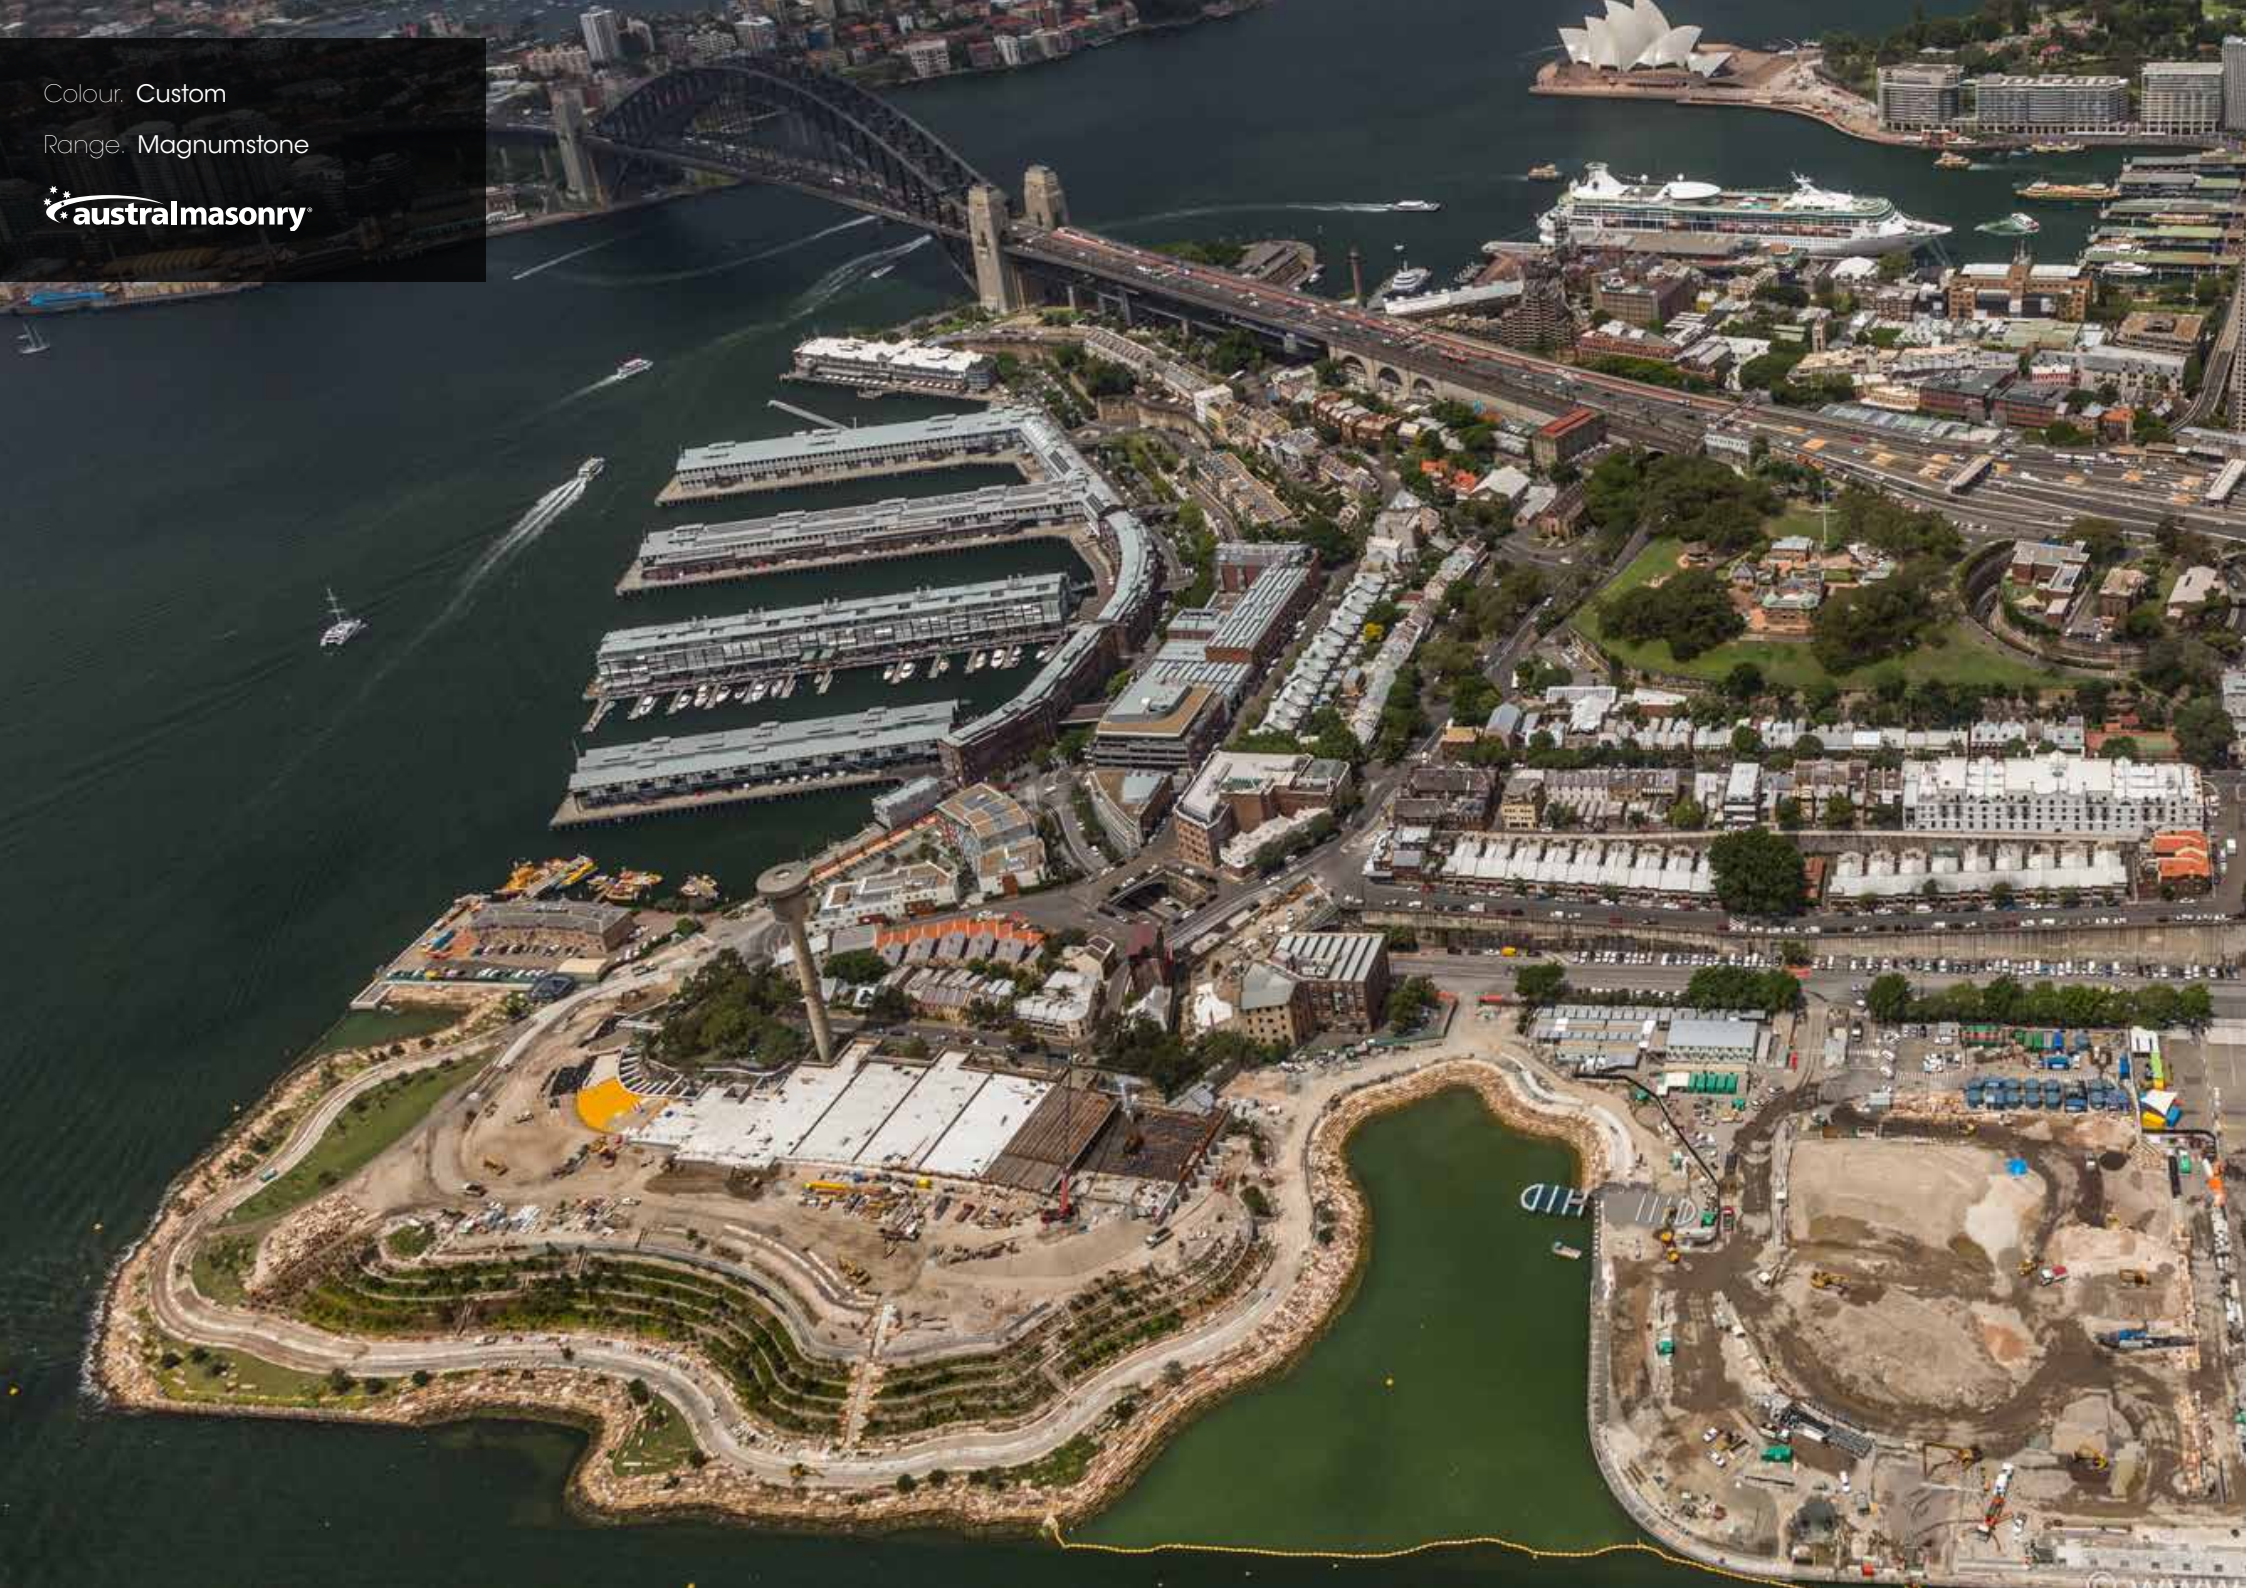

Colour: Custom

Range: Magnumstone

australmasonry