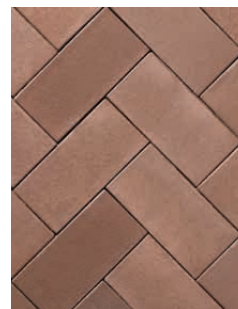

ALFRESCO PAVERS

Make a bold statement of style with the natural colours of Austral Bricks clay pavers. Select a single striking colour or use contrasting colours for edges, bands, panels or blending.

ALFRESCO

Buttermilk

EXP

Umber

EXP

Roux

EXP

Hickory

EXP