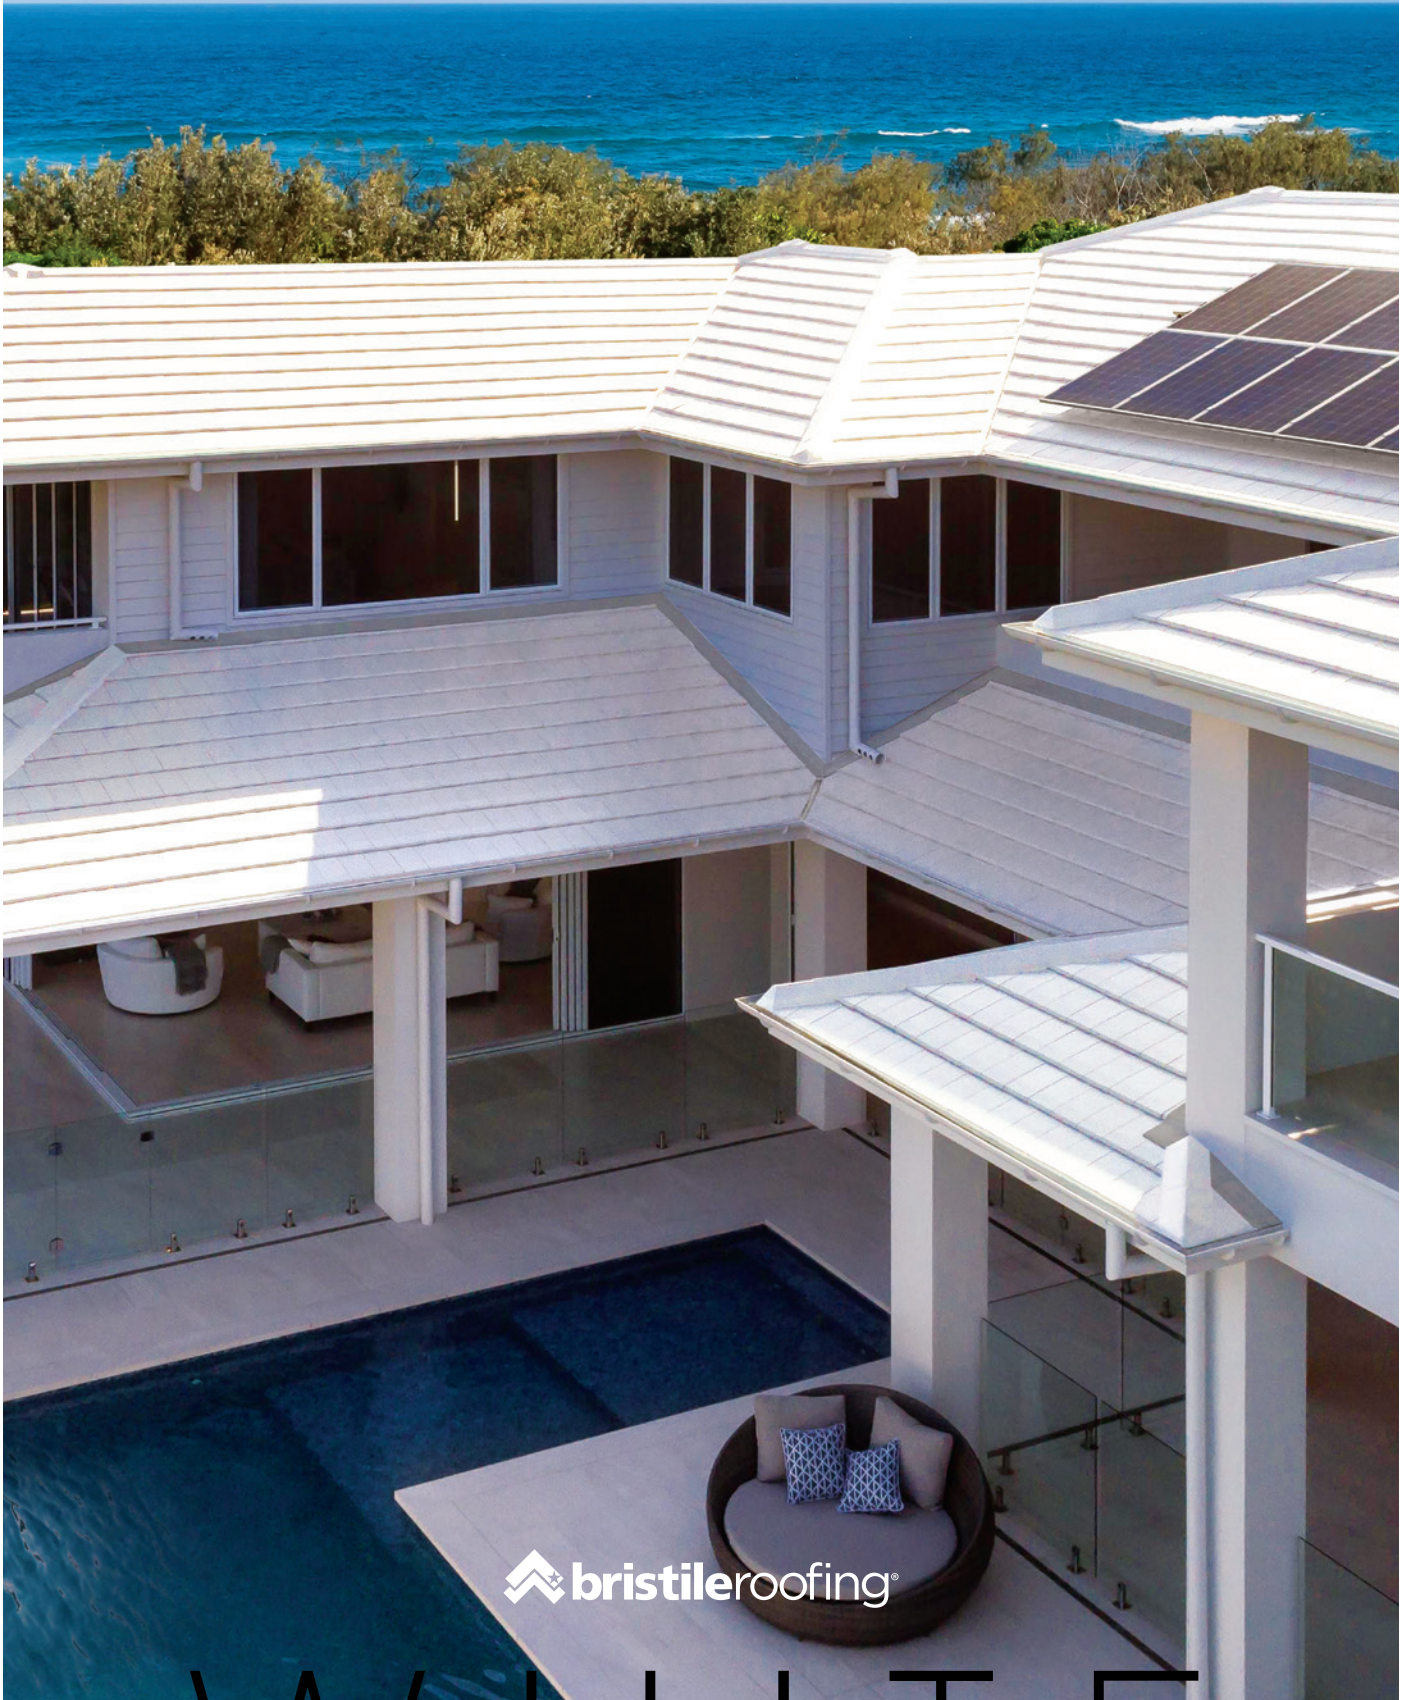

GHOST

The look that suits our lifestyle

WHITE

TOMORROW'S LOOK ——— TODAY

Bristile terracotta roof tiles have always echoed Australian style, character and integrity.

Loving the Australian lifestyle as we do and embracing the sophistication and the laidback contemporary look, La Escandella Ghost White terracotta roof tiles do more than simply showcase the desirability of an open, luxurious home. They provide the sustainable, durable and low solar absorptance rating we need if our homes are going to perform as well as they look, for many years to come.

THE MOST STYLISH ROOF, NATURALLY.

Naturally strong and effortlessly laid back, Bristile La Escandella Ghost White is bright, beautiful and enduring.

LA ESCANDELLA PLANUM

LA ESCANDELLA INNOVA

An outstanding performance

This is because our terracotta roof tiles are made using the finest ceramics, natural materials and outstanding attention to detail which ensures every tile meets exacting standards.

Ghost White is available in both the Planum range, elegantly shaped for a streamlined and minimalist look; and Innova, with a more textural profile to add more character and patterning.