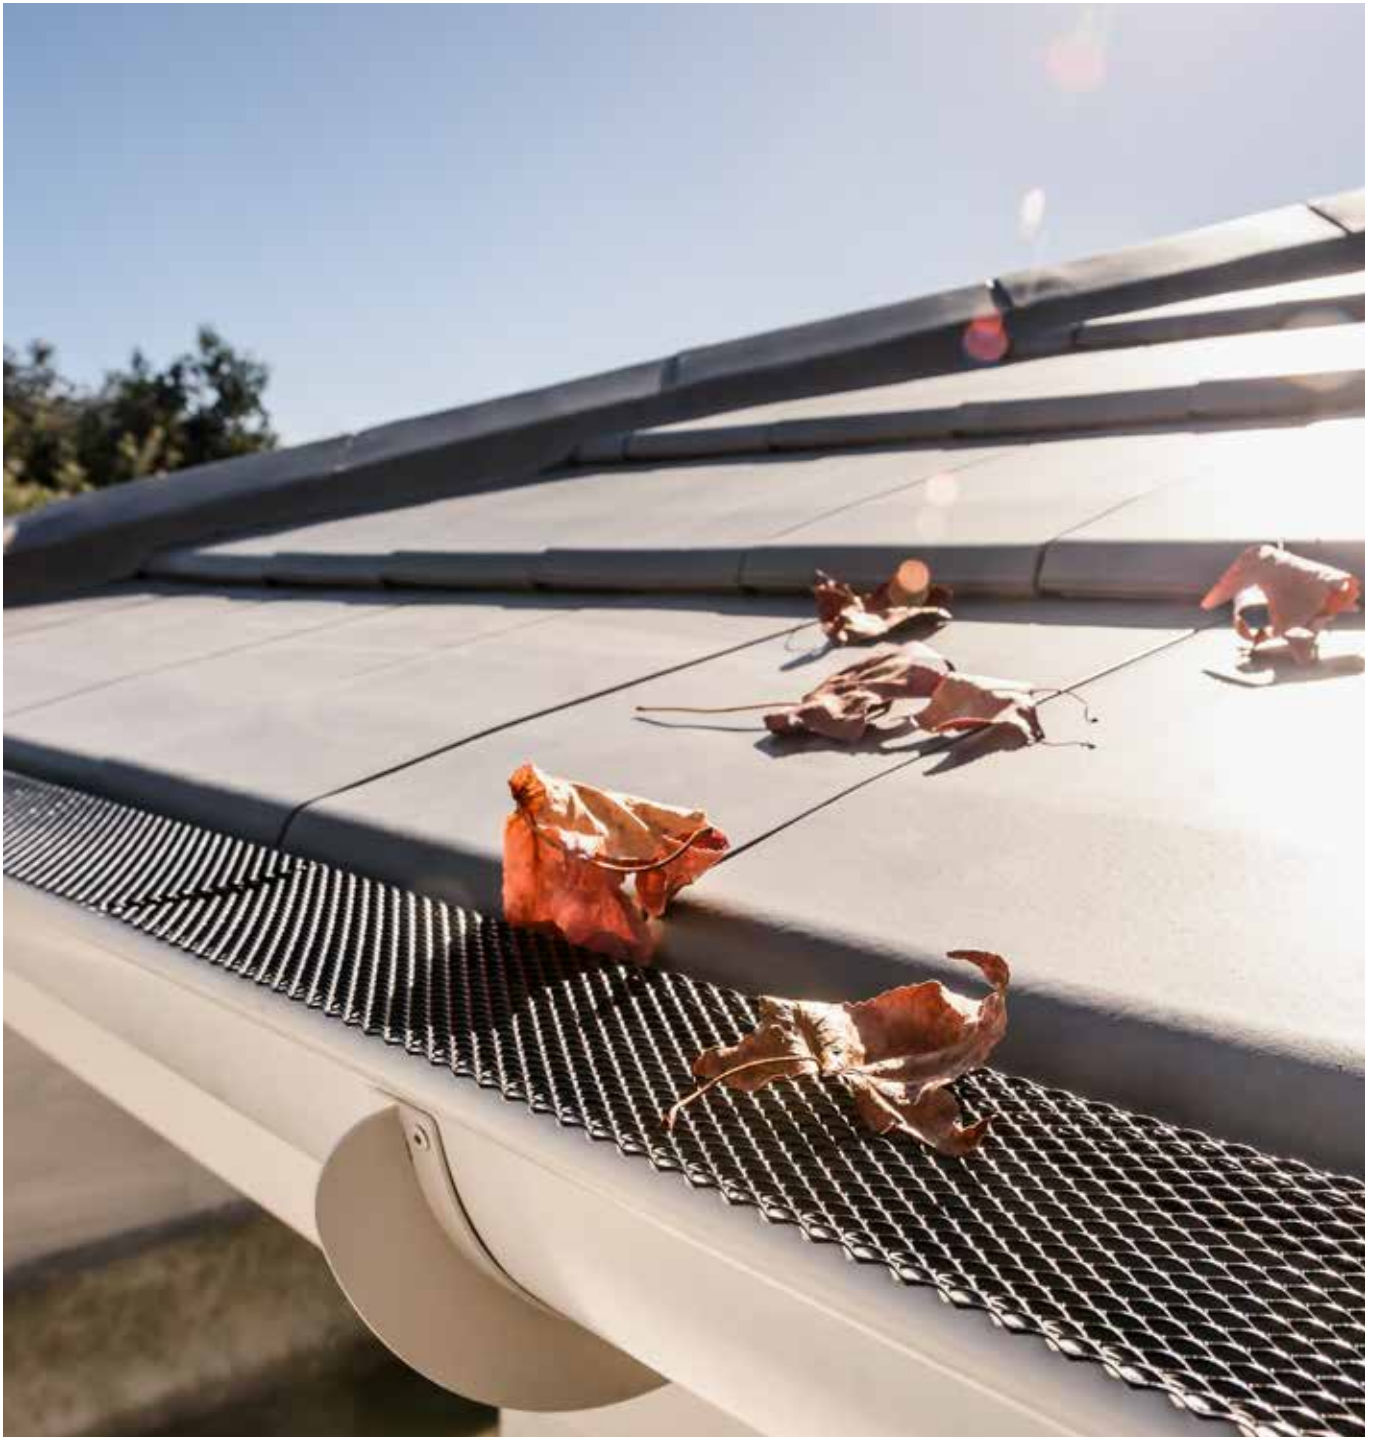

GUTTER GUARD

never clean your gutters again