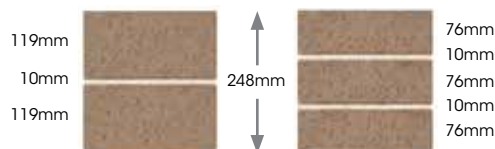

Two courses of 119mm bricks is equal to three courses of 76mm bricks

Tasmanian Design Centres

North Tasmania
Cressy Road
Longford
Tasmania 7301
03 6397 4500

South Tasmania
113 Grove Road
Glenorchy
Tasmania 7010
03 6212 9120

Brickworks Design Studio

(Opening soon in 2015)
Franklin Wharf
Hobart
Tasmania 7000

13 BRICK (13 2742) | www.australbricks.com.au